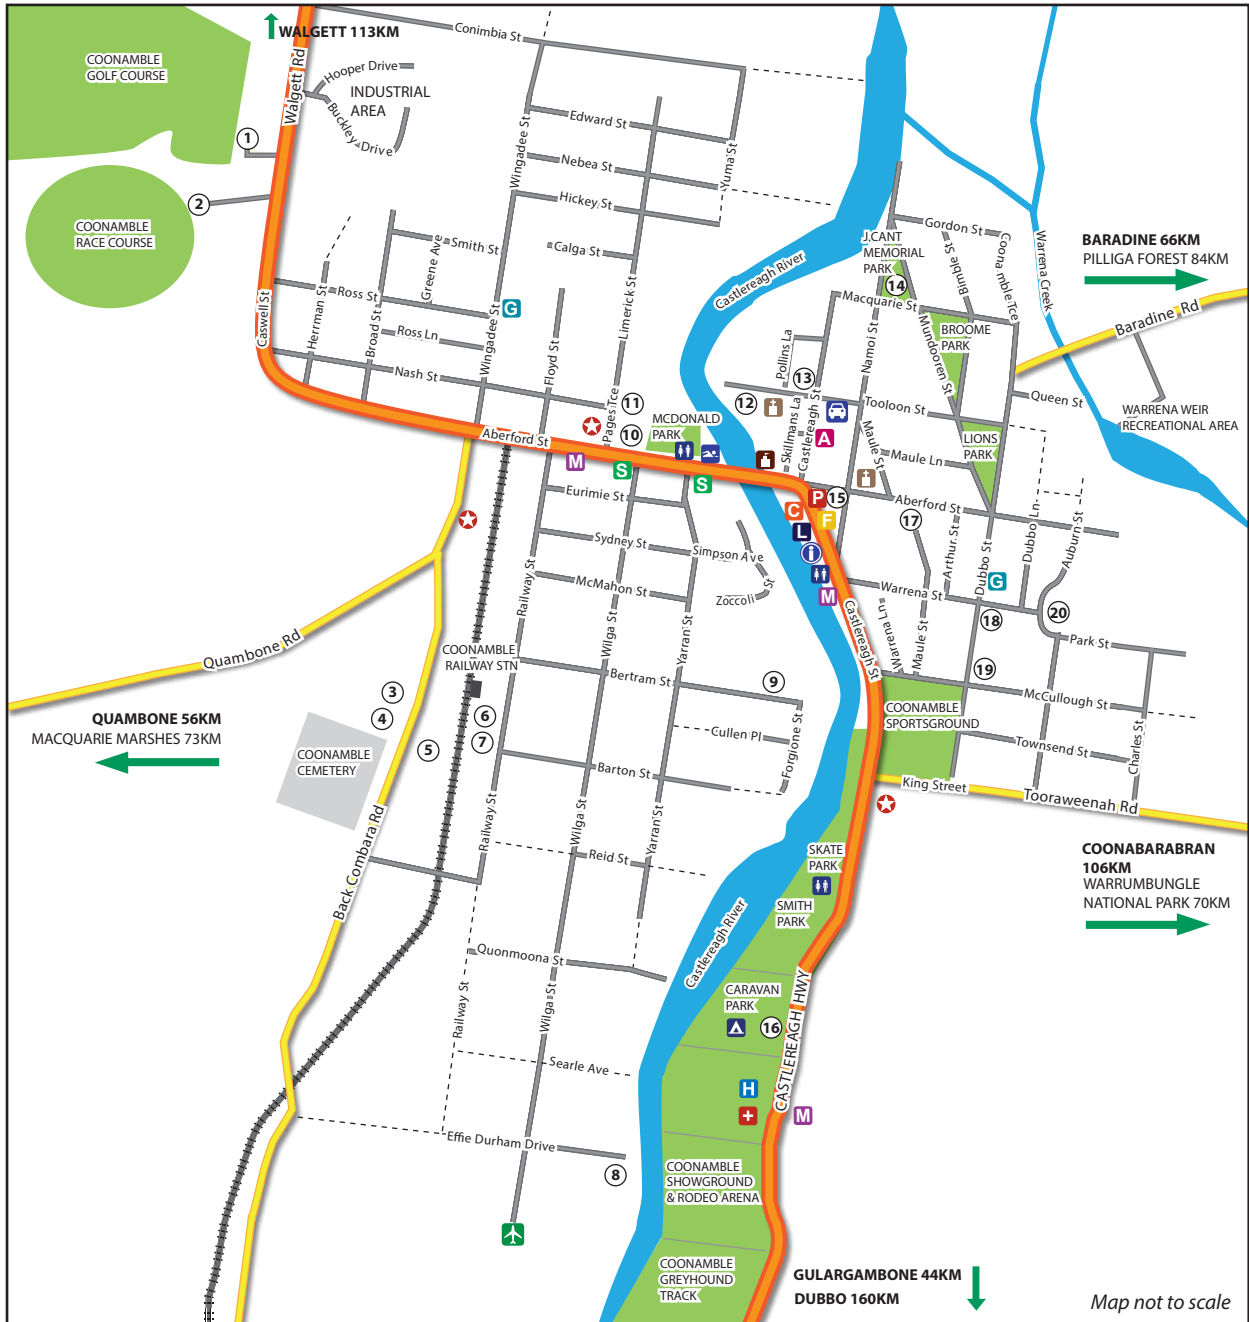

Coonamble Town Map

MAP LEGEND

State Hwy	Library	Ambulance	Post Office	Museum	Aerodrome	Camping
Regional Road	Motel	Hospital	Fire Station	Church	Public Swimming Pool	Information Centre
Local Road (sealed)	Fuel Station	Coonamble Shire Council	General Store	Art Gallery	Supermarket	NRMA/ Countrylink
Local Road (unsealed)						
Railroad						
Park/Reserve						
Waterbody						

- | | | | |
|---------------------|-------------------------------|---------------------------------|------------------|
| 1. Golf Club | 7. Saleyards | 12. St Brigid's School | 17. High School |
| 2. Jockey Club | 8. Vet Surgery | 13. RSL | 18. TAFE |
| 3. Sheepyards | 9. Public School & Pre-School | 14. Scouts Hall Art Studio | 19. Pre-School |
| 4. Avdata Truckwash | 10. Bowling Club | 15. Police Station & Courthouse | 20. Old Cemetery |
| 5. Council Depot | 11. Tennis Courts | 16. Public Dump Point | |